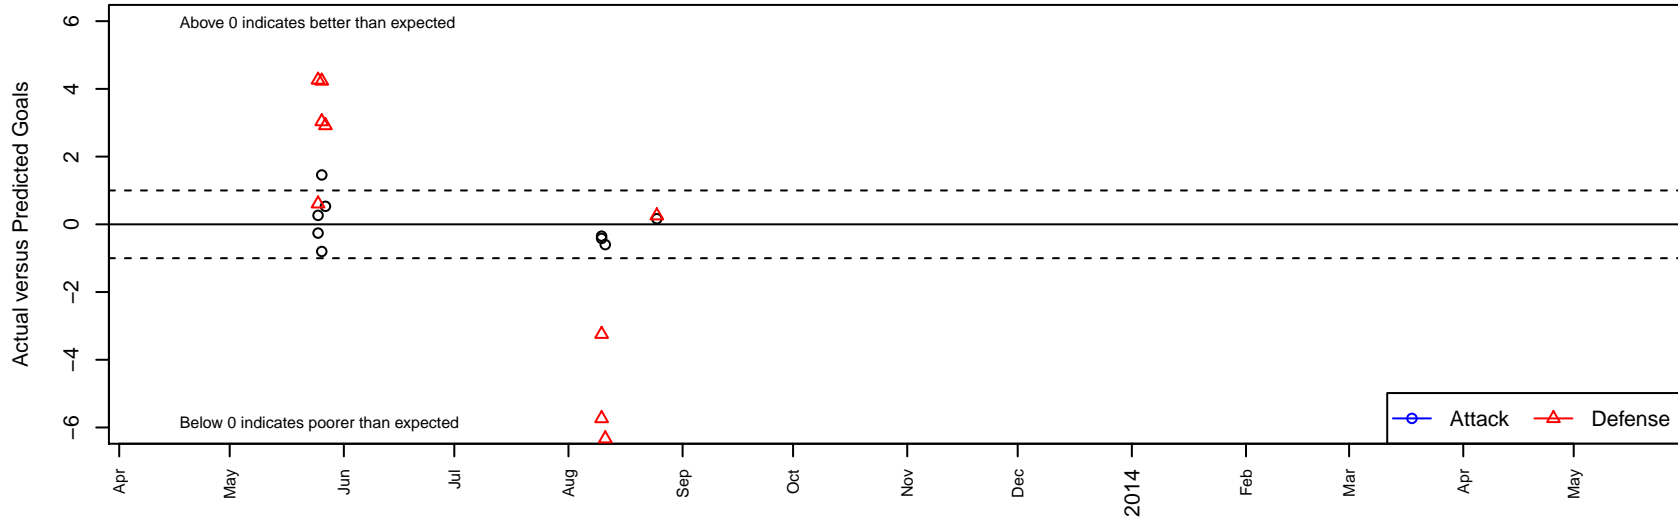

Longview FC B95

, WA
 B95 total strength=1226
 attack=5.9 defense=3.24
 alt names used:
 Longview FC
 Corning Aztecas
 TMG Logistics

Venues played:
 Rogue Memorial BU16-17
 River Jam Samba U18
 Summer Slam Silver U18

Longview FC B95
 Dots are actual minus expected GF (blue circles) and GA (red triangles).
 Blue line is smoothed change in attack strength. Red is smoothed change in defense strength.

	date	home		away		venue	pred.home	pred.away
8505	2013-08-25	Longview FC B95	1	FC Salmon Creek Boca Jrs B95	3	Summer Slam Silver U18	0.83	3.25
6621	2013-08-11	Blackhills FC Black B95	11	Longview FC B95	0	River Jam Samba U18	4.67	0.60
6423	2013-08-10	Longview FC B95	1	WPFC Fury Black B96	8	River Jam Samba U18	1.42	2.27
6425	2013-08-10	Longview FC B95	0	South Kitsap United B95	7	River Jam Samba U18	0.35	3.76
553	2013-05-27	Longview FC B95	1	GPYSC Flames B95	0	Rogue Memorial BU16-17	0.47	2.92
514	2013-05-26	Longview FC B95	0	WAFC Fires B96	1	Rogue Memorial BU16-17	0.80	4.03
519	2013-05-26	Longview FC B95	2	RSA Elite B96	0	Rogue Memorial BU16-17	0.54	4.23
431	2013-05-25	RVSC Timbers Manchester Utd B95	2	Longview FC B95	0	Rogue Memorial BU16-17	6.26	0.26
439	2013-05-25	Longview FC B95	1	Ashland Chillers B95	0	Rogue Memorial BU16-17	0.74	0.61